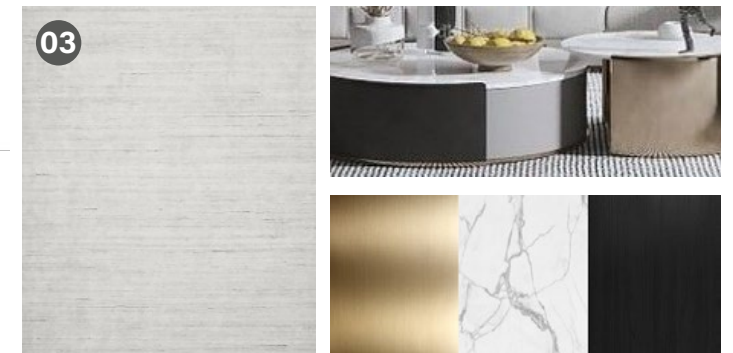

FURNITURE SELECTION

01

02

03