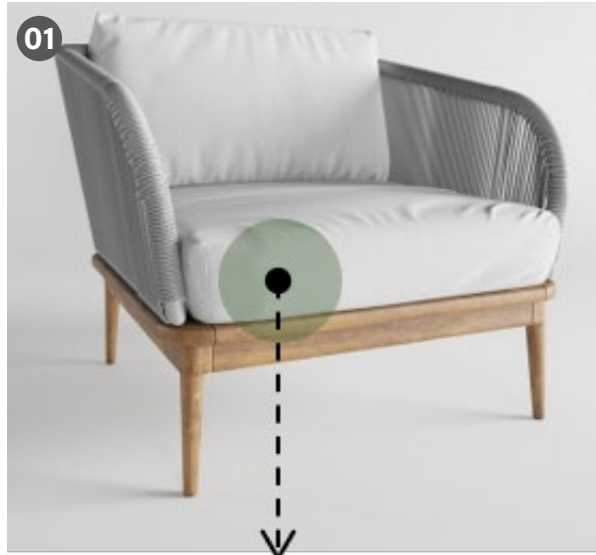

LIVING AREA

LIVING AREA

LIVING AREA

OPEN AREA

ROOF FLOOR

OPEN AREA

FURNITURE SELECTION

MATERIAL: WICKER/WOOD
COLOR: DARK GREY