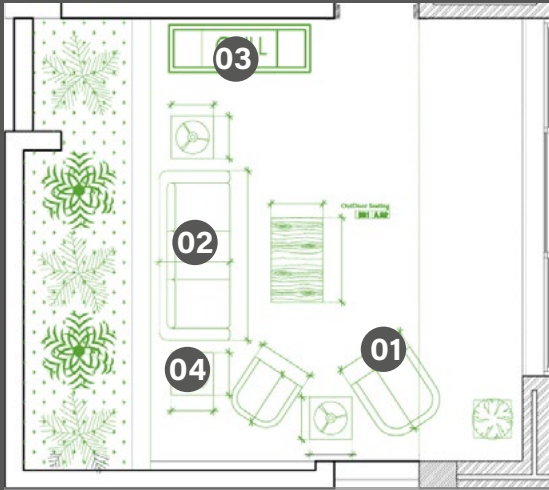

LIVING AREA

LIVING AREA

LIVING AREA

OPEN AREA

ROOF FLOOR

OPEN AREA

FURNITURE SELECTION

MATERIAL: WICKER/WOOD
COLOR: DARK GREY